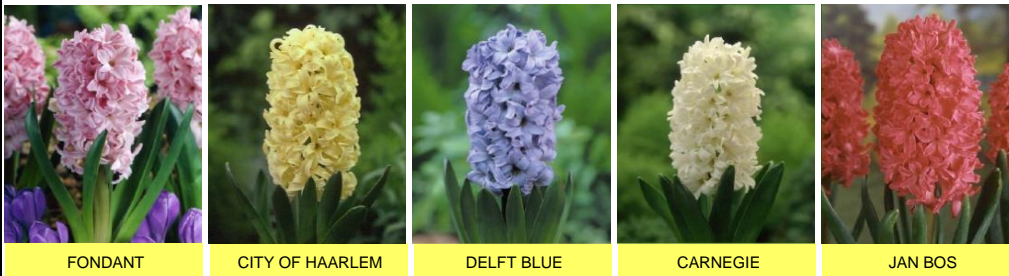

Ordinary Hyacinths for Pots or Outdoor Bedding

5 varieties x 45 bulbs
225 bulbs
Size 16/17 cm

SC 4

Ordinary Hyacinths - Compact unit

VARIETIES AS ABOVE
5 VARIETIES x 25 BULBS PER VARIETY = 125 BULBS   SIZE 16/17cm

SC 5