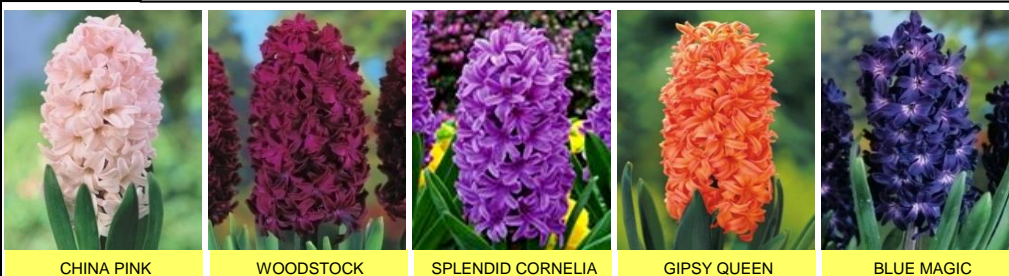

Novelty Hyacinths (Ordinary)

5 varieties x 25 bulbs
125 bulbs
Size 16/17 cm

Prices are ex warehouse, Spalding and do not include VAT