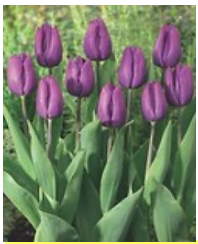

Top - ups available in units of 250 per variety

SHOWCASES

Tulips suitable for comercial forcing

LEEN VAN DER MARK

STRONG GOLD

PURPLE PRINCE

WHITE MARVEL

DOW JONES