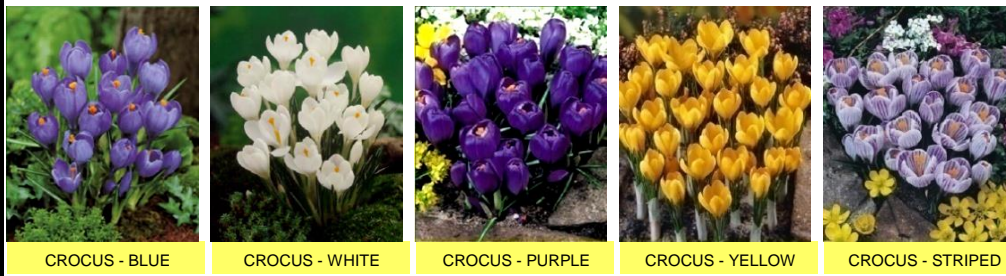

SC 5	Bedding Hyacinths				
					5 varieties x 60 bulbs 300 bulbs Size 14/15 cm
Bedding - RED	Bedding - YELLOW	Bedding - BLUE	Bedding - WHITE	Bedding - PINK	

SC 6	Novelty Hyacinths (Ordinary)				
					5 varieties x 30 bulbs 150 bulbs Size 16/17 cm
APRICOT PASSION	WOODSTOCK	MISS SAIGON	GIPSY QUEEN	BLUE MAGIC	

Prices are ex warehouse, Spalding and do not include VAT

SHOWCASES

SC 7 Novelty Hyacinths (Ordinary)

5 varieties x 30 bulbs
150 bulbs
Size 16/17 cm

SC 8 Large Flowering Crocus

5 varieties x 200 bulbs
1000 bulbs
Size 6/7 cm

SC 9 Large Flowering Crocus

VARIETIES AS ABOVE
5 VARIETIES x 200 BULBS PER VARIETY = 1000 BULBS SIZE 7/8cm

SC 10 Large Flowering Crocus

VARIETIES AS ABOVE
5 VARIETIES x 150 BULBS PER VARIETY = 750 BULBS SIZE 8/9cm