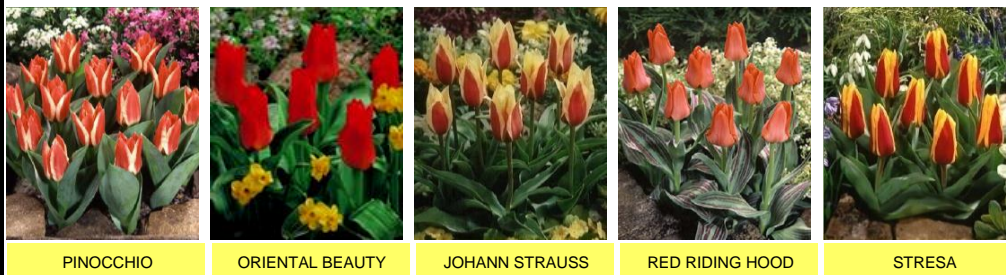

Prices are ex warehouse, Spalding and do not include VAT

SHOWCASES

SC 7 Novelty Hyacinths (Ordinary)

5 varieties x 30 bulbs
150 bulbs
Size 16/17 cm

SC 8 Large Flowering Crocus

5 varieties x 200 bulbs
1000 bulbs
Size 6/7 cm

SC 9 Large Flowering Crocus

VARIETIES AS ABOVE
5 VARIETIES x 200 BULBS PER VARIETY = 1000 BULBS SIZE 7/8cm

SC 10 Large Flowering Crocus

VARIETIES AS ABOVE
5 VARIETIES x 150 BULBS PER VARIETY = 750 BULBS SIZE 8/9cm

SC 11 Specie Crocus

5 varieties x 200 bulbs
1000 bulbs
Size 5/+ cm

SC 12 Dwarf Tulips (A)

5 varieties x 100 bulbs
500 bulbs
Size 9/10 cm

SHOWCASES

SC 13	Dwarf Tulips (B)					5 varieties x 100 bulbs 500 bulbs Size 9/10 cm
						
CALYPSO CHOPIN CORAL SATIN HEARTS DELIGHT GIUSEPPE VERDI						