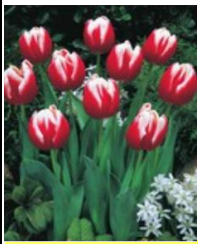

SHOWCASES

Tulips suitable for comercial forcing

LEEN VAN DER MARK