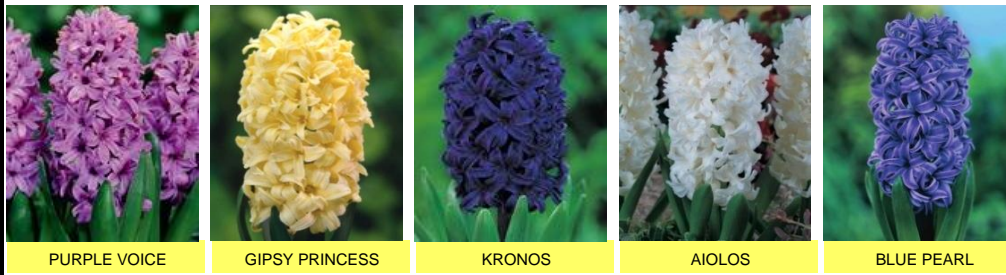

SHOWCASES

SC 7 Novelty Hyacinths (Ordinary)

5 varieties x 30 bulbs
150 bulbs
Size 16/17 cm